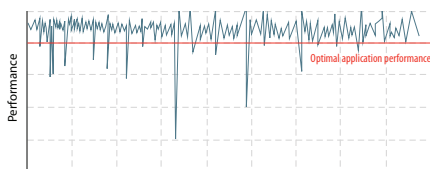

ATTO Products with ADS Technology

Data transfer performance is smooth and reliable

Competitor's Product

Disrupted transfer with peaks and drops

Transfer rate dips below optimal performance levels

Dell EMC Isilon