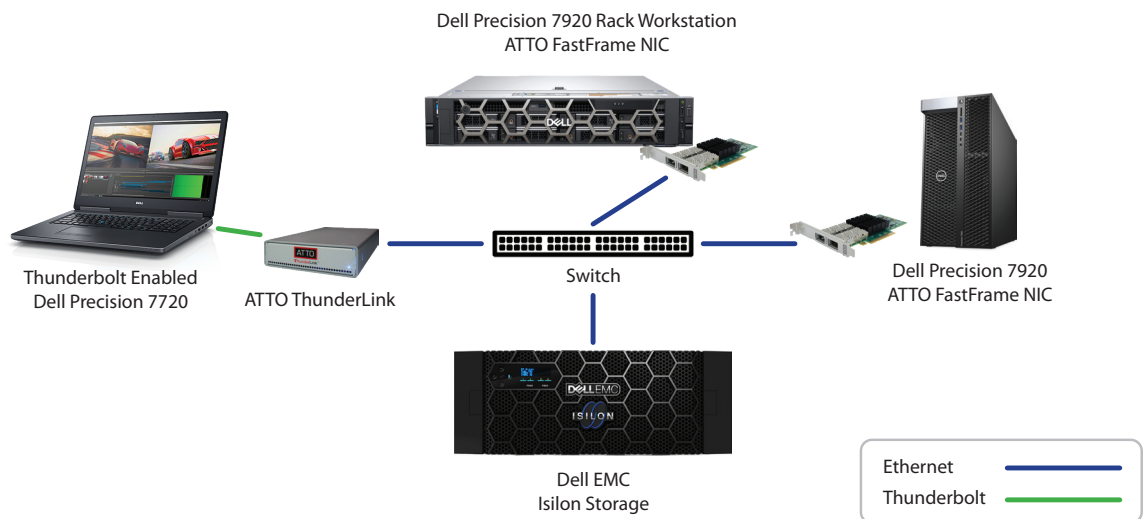

All trademarks, trade names, service marks and logos referenced herein belong to their respective companies.

About EMC Isilon

EMC is a global leader in enabling businesses and service providers to transform their operations and deliver information technology as a service (ITaaS). Fundamental to this transformation is cloud computing. Through innovative products and services, EMC accelerates the journey to cloud computing, helping IT departments to store, manage, protect and analyze their most valuable asset — information — in a more agile, trusted and cost-efficient way.

Dell Precision answers the call offering workstations outfitted with powerful graphics, processors and memory, with specially optimized settings for Adobe CC. High-performance, low latency storage is a must have. EMC Isilon H600 & F800 Scale-Out Network Attached Storage Arrays combined with their specialized OneFS File System provide a storage architecture capable of support for the uncompressed pixel dense DPX files. It all comes together when ATTO FastFrame™ NICs and ThunderLink® adapters are introduced to the solution, allowing for low-latency optimized traffic to continuously stream to and from the Isilon Scale-Out NAS. Keeping network traffic flowing and the path to the storage available is paramount to the DPX file support.