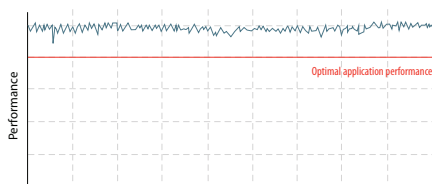

The end result is a configuration featuring ATTO, with over 30 years of experience developing high performance, low latency storage and network connectivity solutions for postproduction workflows. The Dell Precision platform and Isilon Scale-Out NAS products offer the key infrastructure technologies to support the individual team members in their creative editorial experience with Premiere Pro CC.

Combined Solution Features

Solutions capable of Multi Layers Uncompressed DPX Each Layer Supports UHD 3840x2160

- ATTO Advanced Data Streaming (ADS™) Technology provides controlled latency and acceleration of data.
- ATTO ConfigTool™ - GUI-based utility to locally or remotely manage and monitor the multiple data paths between the workstations and the storage. Helps customize the settings of your ATTO host bus adapter to maximize the performance of your storage connections. Easily identify problem areas to expedite troubleshooting efforts.
- Working with Dell EMC Isilon®, ATTO has developed performance optimizations that take advantage of the latest features deployed in the OneFS filesystem.
- Certified with Dell® Precision™ and Isilon products. Visit the Dell and Dell EMC Solution pages and interoperability page on atto.com for more solution details.

ATTO Products with ADS Technology

Data transfer performance is smooth and reliable